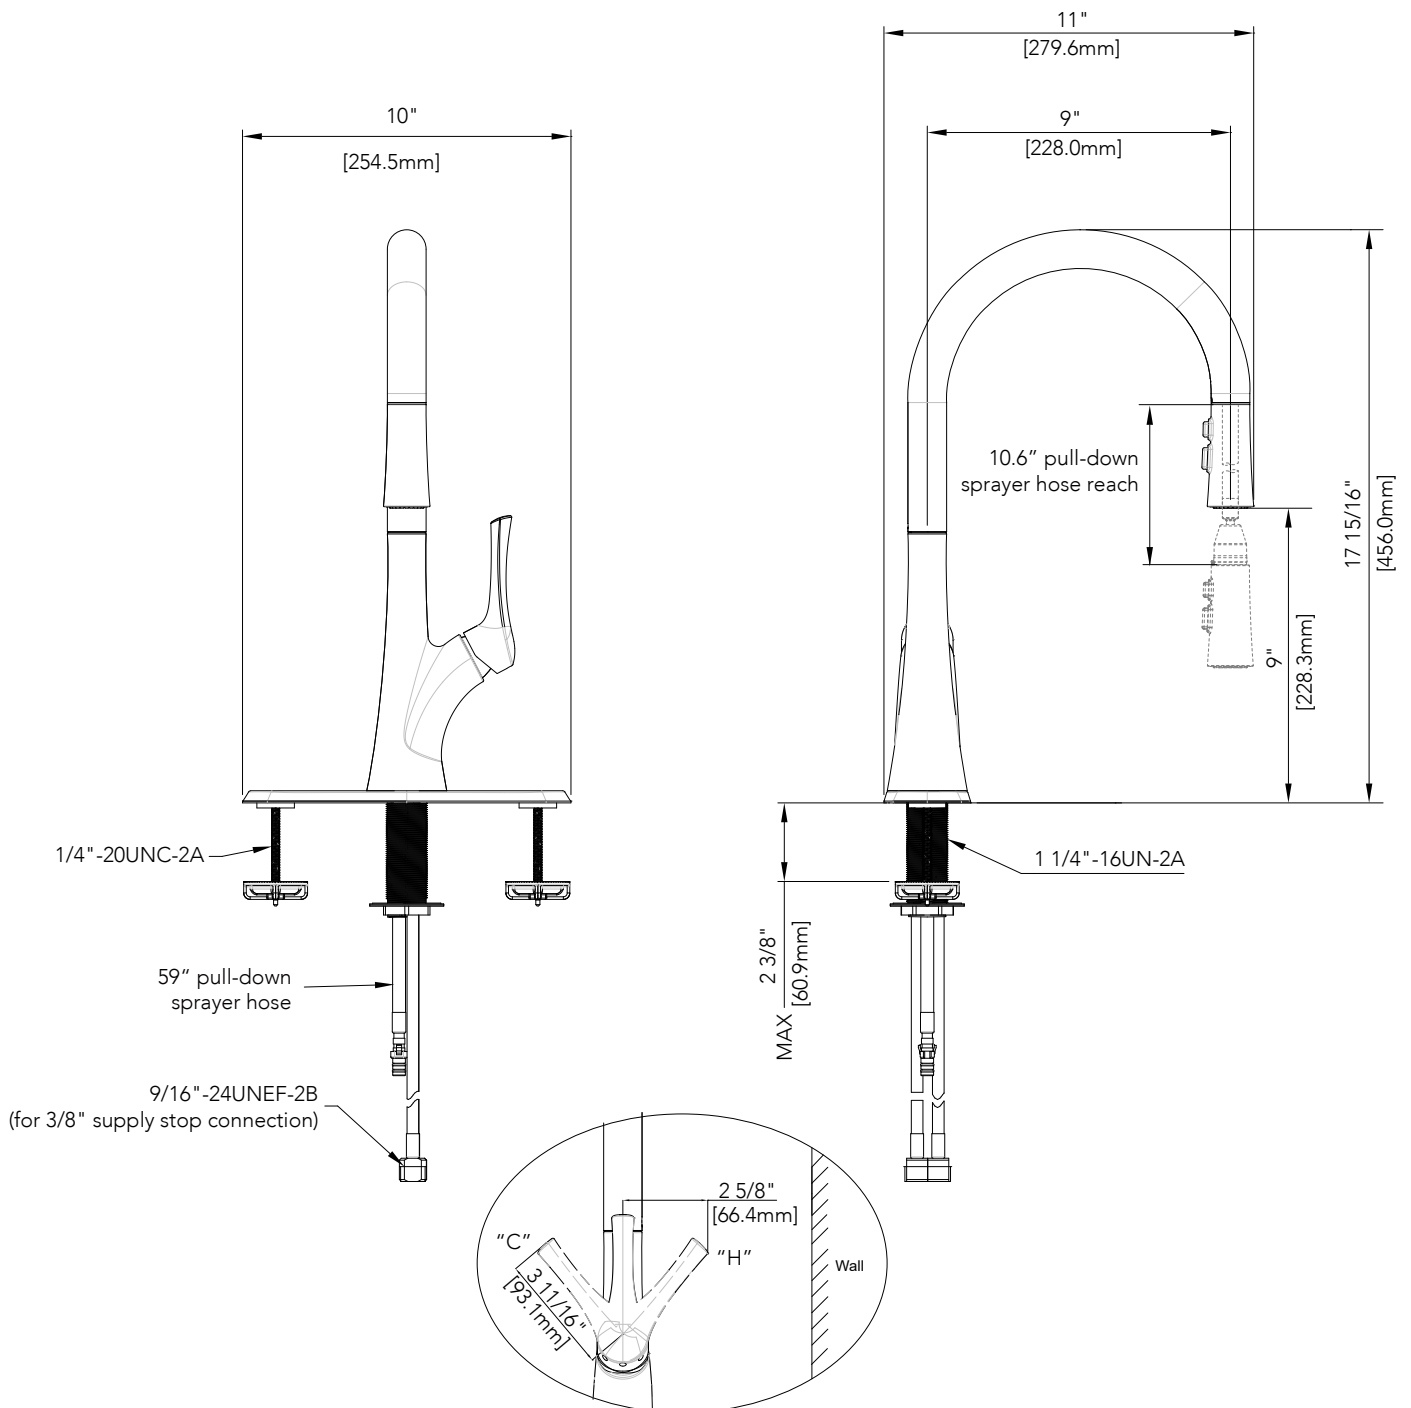

### Product Codes:

MNO171LCP (Polished Chrome)  
MNO171LZSS (Stainless Steel)  
MNO171LFB (Flat Black)

- Max. flow rate: 1.75 gpm at 60 psi
- Neoperl hose
- Ceramic disc cartridge -replacement part OBPF220081
- 3 function sprayhead - stream, full spray and pause
- Optional deck plate
- Limited lifetime warranty
- 60" pull-down sprayer hose
- 10.6" pull-down sprayer hose reach
- Certified to ASME A112.18.1/ CSA B125.1
- ADA compliant
- NSF/ANSI/CAN 61:  $Q \leq 1$
- cUPC/IAPMO listed

## SINGLE HANDLE KITCHEN FAUCET

### Product Codes:

MNO171LCP (Polished Chrome)

MNO171LZSS (Stainless Steel)

MNO171LFB (Flat Black)

All dimensions are based on original specifications and are subject to change and variation.